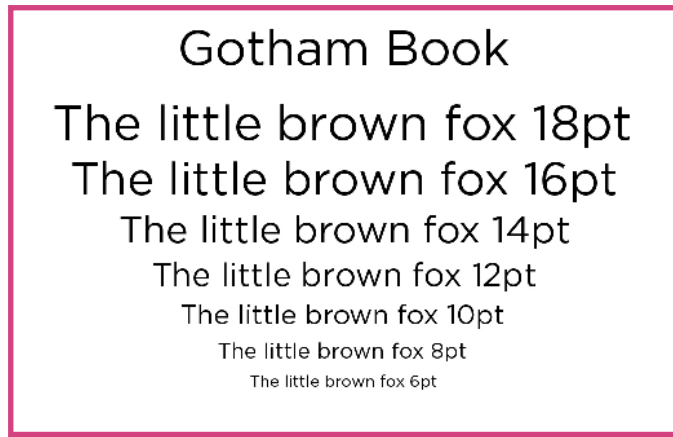

PLEASE SEE OUR “FONT SIZE” GUIDELINES BELOW

When printing with a white background, 8pt is the smallest font we would recommend, anything smaller would make the font very small and often difficult to read once printed onto chocolate.

When printing onto a solid background we would recommend that a medium to bold font is used and no smaller than 10pt. If you wanted to use a Regular font then 12pt would be the recommended font size.

These guidelines may vary depending on your chosen font and our guidelines have been created using a Sans Serif font (Gotham)