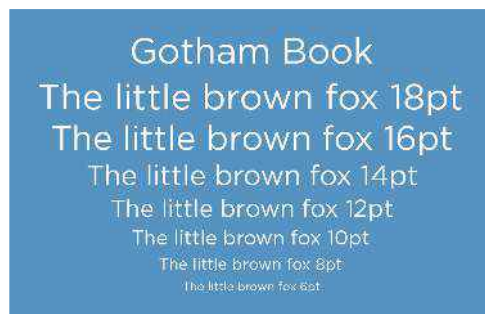

These guidelines may vary depending on your chosen font and our guidelines have been created using a Sans Serif font (Gotham)